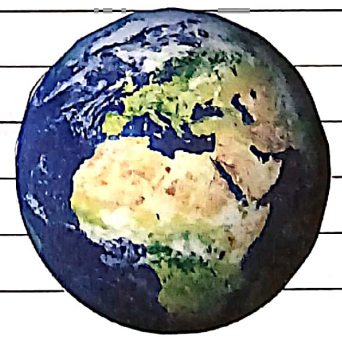

Ch-1 THE EARTH - OUR HOME

* Answer the following questions:

Q1 Who was Magellan?

A1 Ferdinand Magellan was a Portuguese sailor.

Q2 What is the shape of the Earth?

A2 The Earth is shaped like a ball. It is slightly flattened at the top and bottom and bulges a little bit in the middle.

EARTH →

Q 3 Why does the sky appear blue in colour?

A 3 The sky appears blue because tiny molecules in the air scatter blue light more than other colours.

Q 4 How is the Earth helpful to us?
[Value Based Question]